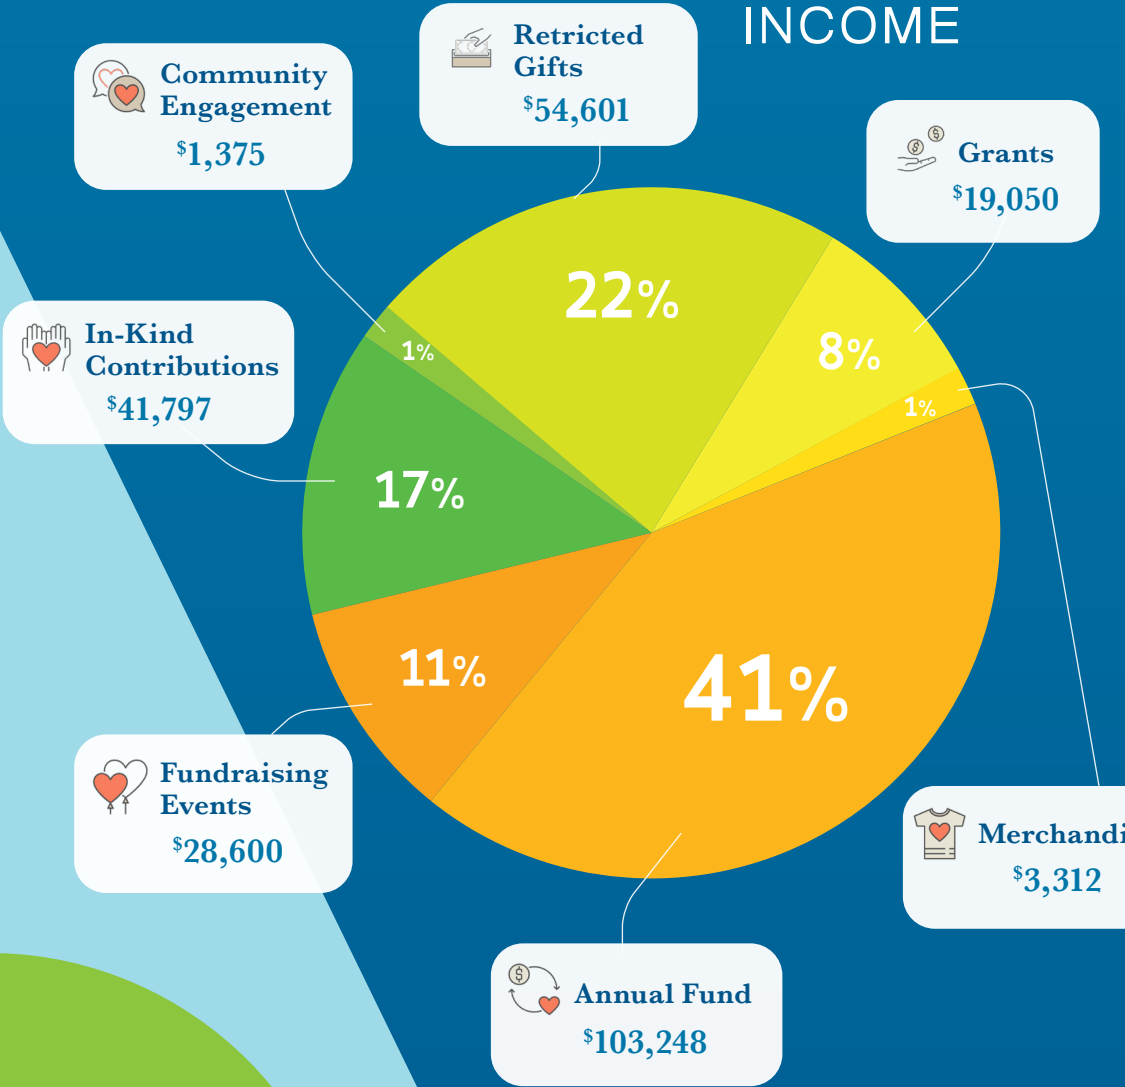

TREE GIVEAWAY | TREESLOUISVILLE

Successful collaboration with TreesLouisville to distribute 300 trees to Louisville area residents.

REGENERATION FAIR | WATERFRONT BOTANICAL GARDENS

- Beekeepers taught beekeeping during the reGeneration Fair
- Honey was sold at the event.

INCOME

TOTAL INCOME

\$251,982

TOTAL EXPENSES

\$253,422

EXPENSES

andise
2

In 2020, the Cave Hill Heritage Foundation was able to uphold its mission because of your generosity. Over \$250,000 was spent preserving the arboretum setting, restoring historical monuments, and providing educational programming in a year where it would have otherwise not been possible. From the bottom of our hearts, thank you.