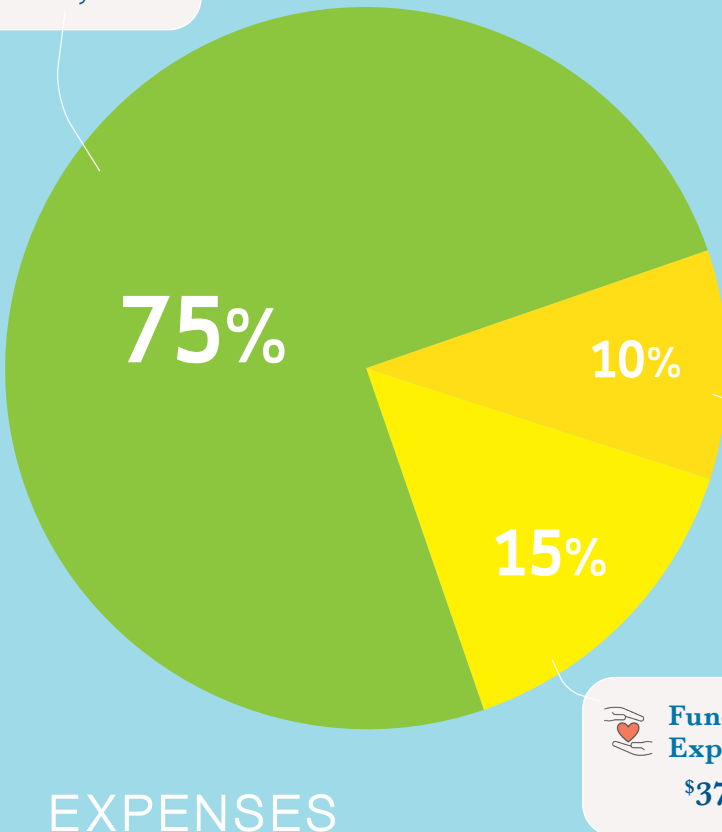

INCOME

TOTAL INCOME

\$251,982

TOTAL EXPENSES

\$253,422

EXPENSES

andise
2

In 2020, the Cave Hill Heritage Foundation was able to uphold its mission because of your generosity. Over \$250,000 was spent preserving the arboretum setting, restoring historical monuments, and providing educational programming in a year where it would have otherwise not been possible. From the bottom of our hearts, thank you.